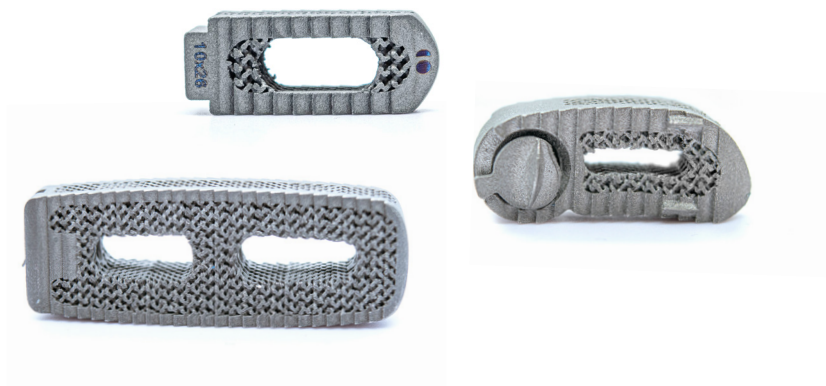

monza  **Lumbar**

Product photos

Manufacturing company ▪ Clover Orthopedics s.r.l.

Distributor company ▪ Clover Orthopedics s.r.l.

Trading name ▪ Monza Lumbar

Product type The Monza line of interbody cages consists of cages made of trabecular titanium available for both posterior (PLIF), transforaminal (TLIF) and lateral (LLIF) approaches. The cages for transforaminal approach are also available in both the fixed and rotating versions, in which the cage can articulate with the holder to allow a progressive rotation of the same in the interbody space.

Materials ▪ Implantable Titanium

Indications When used appropriately, Clover Orthopedics Monza lumbar interbody fusion cages are indicated to favor the development of a solid intervertebral fusion at the lumbar / lumbosacral level of the spine. They are indicated in cases of degenerative disc disease, pseudarthrosis, spondylolisthesis or vertebral deformities, when anterior arthrodesis is necessary. Its use with autologous, homologous, heterologous or synthetic bone graft is recommended to obtain fusion. It is necessary to use an additional posterior or anterior vertebral instrumentation system for optimal stabilization of the operated segment. Any surgical decisions other than those recommended by the manufacturer are at the discretion and responsibility of the surgeon.